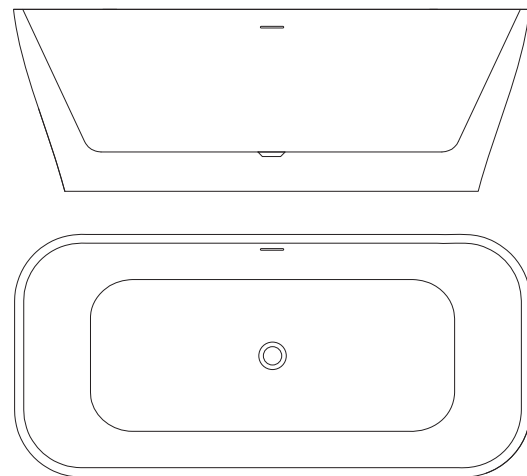

MISTAYA™ BATH SERIES

Soft contemporary styling at its most welcoming. The Mistaya bath series' distinctive curves and rounded edges give your bathroom a warm and abundant look, while those same smooth lines invite you to settle in for a long soak. A depth just shy of 24" means luxurious immersion and full support to the shoulder.

PART NO.	LENGTH	WIDTH	DEPTH	AVG. WEIGHT	LUMBAR
CF1021	59"	31 1/2"	23 1/2"	92 lbs	62°
CF1022	66 3/4"	31 1/2"	23 3/4"	101 lbs	62°