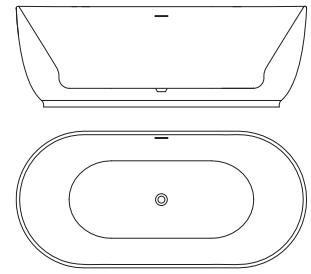

ILUSA™
BATH SERIES

59 1/2"
SlimLine™ Soaker

13

MISTAYA™
BATH SERIES

59" and 66 3/4"
SlimLine™ Soaker

14

SKYE™
BATH SERIES

66 1/2"
SlimLine™ Soaker

15

ZAHRA™
BATH SERIES

67"
SlimLine™
Raised Neck Rest Soaker

10

SUSSEX™
BATH SERIES

70 ¾"
SlimLine™
Raised Neck Rest Soaker

11

NUAN™
BATH SERIES