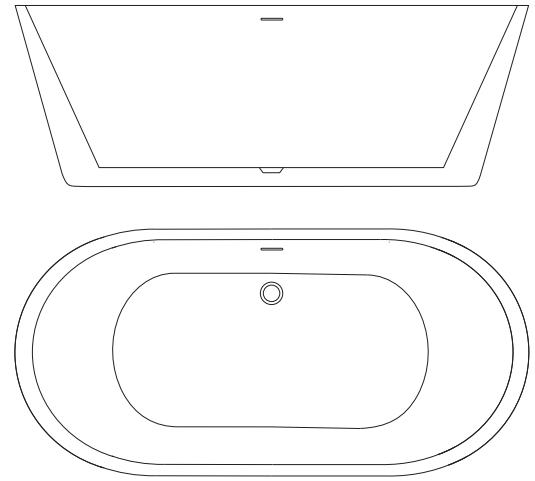

ILUSA™ BATH SERIES

Organic curves marry minimalist design in this compact deep soaker.

Whether you're bathing your three-year-old or treating yourself to a stress-busting soak after she's gone to bed, the Ilusa bath series meets your need for practical luxury. Its sleek design and slim wall profile mean it will fit smaller spaces, effortless elegance intact. Give yourself a dose of complete calm, and your bathroom a generous infusion of style.

PART NO.	LENGTH	WIDTH	DEPTH	AVG. WEIGHT	LUMBAR
CFI018	59 1/2"	30"	22"	114 lbs	70°