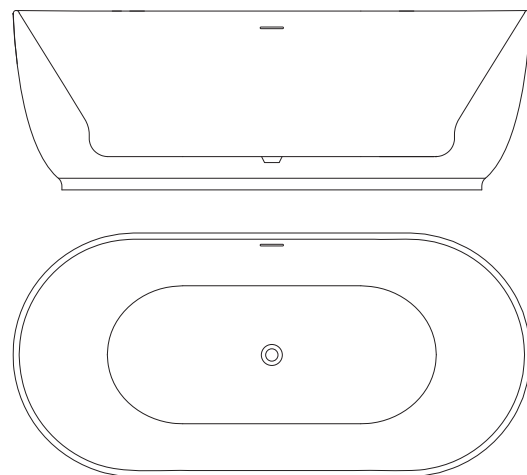

NUAN™ BATH SERIES

No need for a spa appointment when you have this tub quietly waiting at home to soak your tension away. The sloped back support of the Nuan tub is ideal for long, luxurious bathing, with two size options offering your choice of solo comfort or extra space to share with a partner. A delicate flair at the base lends a confident but unobtrusive presence to your bathroom. From rustic to contemporary, the Nuan tub's soft organic contours complement any space.

PART NO.	LENGTH	WIDTH	DEPTH	AVG. WEIGHT	LUMBAR
CF1028	59"	31"	23 3/4"	95 lbs	57°
CF1029	67 1/4"	31"	23 3/4"	102 lbs	56°