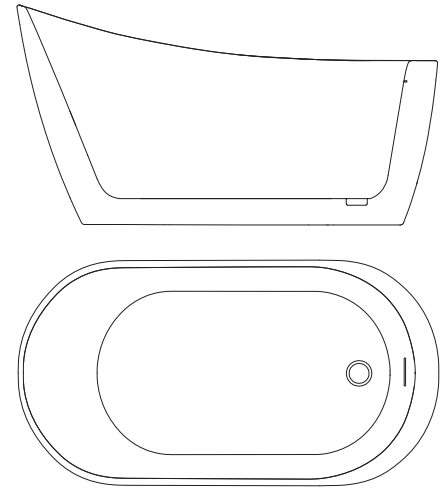

CALAGO™ BATH SERIES

Enhance your bathroom's graceful style with this minimalist design.

The Calago bath series features full back and neck support and enough depth for complete immersion, but comfort is no sacrifice to style:

with a pristine and unfussy look, the Calago tub is effortlessly beautiful.

The simplicity of its clean lines and traditional form makes this tub a fitting complement to both classic and contemporary bathroom decor, so it'll look great wherever you decide to put it.

PART NO.	LENGTH	WIDTH	DEPTH	AVG. WEIGHT	LUMBAR
CF1024	59 3/4"	31 1/2"	30 1/2"	96 lbs	63°